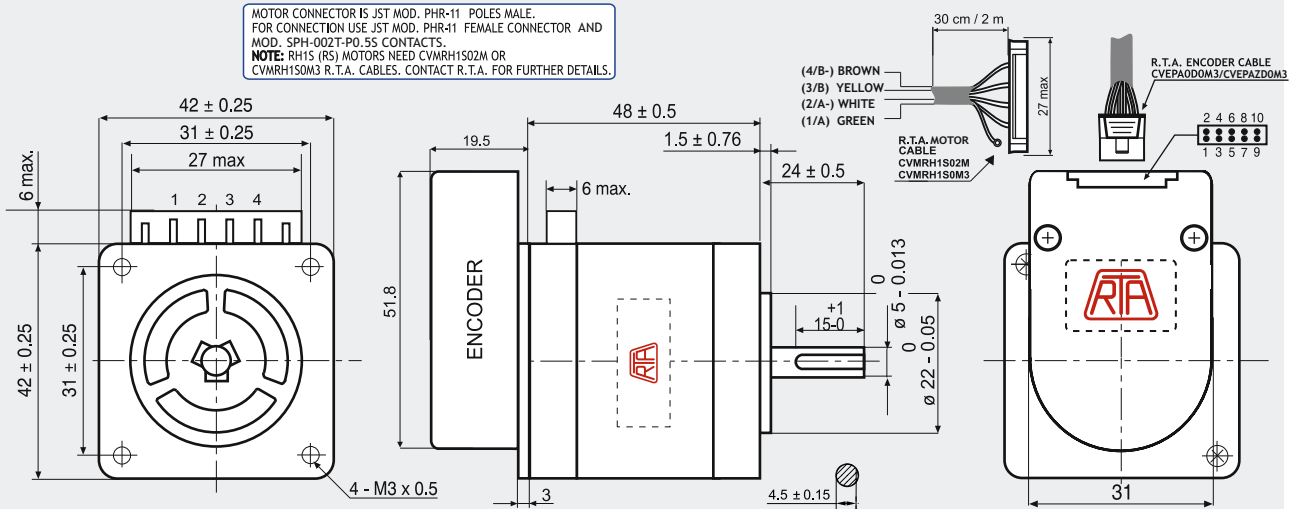

RH 1S2H-OXXO

Dimensions (Unit:mm)

ENCODER OPTIONS:	RH 1S2H-04D0	RH 1S2H-04E0	RH 1S2H-0HE0
RESOLUTION	400 cpr	400 cpr	4000 cpr
INDEX	No	Yes	Yes
CURRENT CONSUMPTION (mA)	50	50	85
HIGH LEVEL OUTPUT (Volt)	5 (TIP) - 4.75 (MIN) ($I_{max}=25mA$)	3.4 (TIP) - 2.4 (MIN) ($I_{max}=20mA$)	3.4 (TIP) - 2.4 (MIN) ($I_{max}=20mA$)
LOW LEVEL OUTPUT (Volt)	0.25 (TIP) - 0.6 (MAX) ($I_{max}=25mA$)	0.2 (TIP) - 0.4 (MAX) ($I_{max}=20mA$)	0.2 (TIP) - 0.4 (MAX) ($I_{max}=20mA$)
OUTPUT SIGNAL	Differential	Differential	Differential
MAXIMUM FREQUENCY (KHz)	100	100	720
POWER SUPPLY VOLTAGE (Volt)	5 $V_{DC} \pm 10\%$	5 $V_{DC} \pm 10\%$	5 $V_{DC} \pm 10\%$

FEATURES	
MODEL	RH 1S2H
BASIC STEP ANGLE	1.8 ± 0.09°
BIPOLAR CURRENT (A)	2.3
UNIPOLAR CURRENT (A)	
RESISTANCE (Ohm)	0.93
INDUCTANCE (mH)	2.2
BIPOLAR HOLDING TORQUE (Ncm)	56
UNIPOLAR HOLDING TORQUE (Ncm)	
ROTOR INERTIA ($Kgm^2 \times 10^{-7}$)	63
THEORETICAL ACCELERATION ($rad \times sec^{-2}$)	89000
BACK E.M.F. (V/Krpm)	24.3
MASS (Kg)	0.38
PROTECTION DEGREE	IP40
LEADS CODE	V

RTA MOTOR CABLE COLORS

DESCRIPTION	COLOR
CHANNEL A	GREEN
CHANNEL A-	WHITE
CHANNEL B	YELLOW
CHANNEL B-	BROWN

ENCODER PIN-OUT

DESCRIPTION	04D0 PINS	04E0/0HE0 PINS	R.T.A. CABLE LEADS COLOR
CHANNEL A+	6	6	GREEN
CHANNEL A-	5	5	PURPLE
CHANNEL B+	8	8	BLUE
CHANNEL B-	7	7	BROWN
+ DC (5V)	2	2	RED
GROUND	3	3	BLACK
INDEX+	/	10	ORANGE
INDEX-	/	9	WHITE