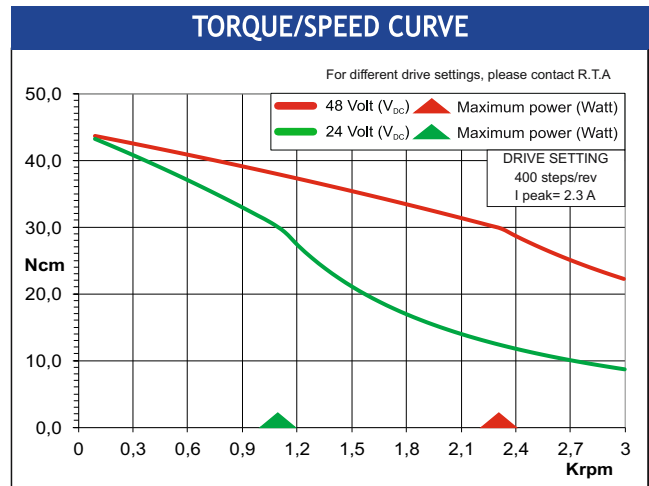

RH 1S2H-OXXO

Dimensions (Unit:mm)

ENCODER OPTIONS:	RH 1S2H-04D0	RH 1S2H-04E0	RH 1S2H-0HE0
RESOLUTION	400 cpr	400 cpr	4000 cpr
INDEX	No	Yes	Yes
CURRENT CONSUMPTION (mA)	50	50	85
HIGH LEVEL OUTPUT (Volt)	5 (TIP) - 4.75 (MIN) ($I_{max}=25mA$)	3.4 (TIP) - 2.4 (MIN) ($I_{max}=20mA$)	3.4 (TIP) - 2.4 (MIN) ($I_{max}=20mA$)
LOW LEVEL OUTPUT (Volt)	0.25 (TIP) - 0.6 (MAX) ($I_{max}=25mA$)	0.2 (TIP) - 0.4 (MAX) ($I_{max}=20mA$)	0.2 (TIP) - 0.4 (MAX) ($I_{max}=20mA$)
OUTPUT SIGNAL	Differential	Differential	Differential
MAXIMUM FREQUENCY (KHz)	100	100	720
POWER SUPPLY VOLTAGE (Volt)	5 $V_{DC} \pm 10\%$	5 $V_{DC} \pm 10\%$	5 $V_{DC} \pm 10\%$

FEATURES	
MODEL	RH 1S2H
BASIC STEP ANGLE	1.8 ± 0.09°
BIPOLAR CURRENT (A)	2.3
UNIPOLAR CURRENT (A)	
RESISTANCE (Ohm)	0.93
INDUCTANCE (mH)	2.2
BIPOLAR HOLDING TORQUE (Ncm)	56
UNIPOLAR HOLDING TORQUE (Ncm)	
ROTOR INERTIA ($Kgm^2 \times 10^{-7}$)	63
THEORETICAL ACCELERATION ($rad \times sec^{-2}$)	89000
BACK E.M.F. (V/Krpm)	24.3
MASS (Kg)	0.38
PROTECTION DEGREE	IP40
LEADS CODE	V