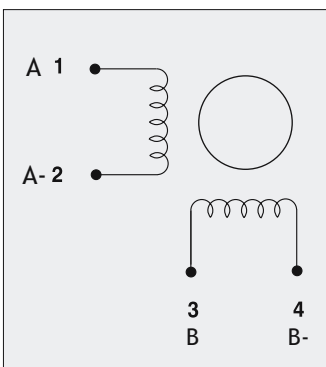

RH 1S2H-OXXO

Dimensions (Unit:mm)

ENCODER OPTIONS:	RH 1S2H-04D0	RH 1S2H-04E0	RH 1S2H-0HE0
RESOLUTION	400 cpr	400 cpr	4000 cpr
INDEX	No	Yes	Yes
CURRENT CONSUMPTION (mA)	50	50	85
HIGH LEVEL OUTPUT (Volt)	5 (TIP) - 4.75 (MIN) ($I_{max}=25mA$)	3.4 (TIP) - 2.4 (MIN) ($I_{max}=20mA$)	3.4 (TIP) - 2.4 (MIN) ($I_{max}=20mA$)
LOW LEVEL OUTPUT (Volt)	0.25 (TIP) - 0.6 (MAX) ($I_{max}=25mA$)	0.2 (TIP) - 0.4 (MAX) ($I_{max}=20mA$)	0.2 (TIP) - 0.4 (MAX) ($I_{max}=20mA$)
OUTPUT SIGNAL	Differential	Differential	Differential
MAXIMUM FREQUENCY (KHz)	100	100	720
POWER SUPPLY VOLTAGE (Volt)	5 $V_{DC} \pm 10\%$	5 $V_{DC} \pm 10\%$	5 $V_{DC} \pm 10\%$

FEATURES	
MODEL	RH 1S2H
BASIC STEP ANGLE	1.8 ± 0.09°
BIPOLAR CURRENT (A)	2.3
UNIPOLAR CURRENT (A)	
RESISTANCE (Ohm)	0.93
INDUCTANCE (mH)	2.2
BIPOLAR HOLDING TORQUE (Ncm)	56
UNIPOLAR HOLDING TORQUE (Ncm)	
ROTOR INERTIA ($Kgm^2 \times 10^{-7}$)	63
THEORETICAL ACCELERATION ($rad \times sec^{-2}$)	89000
BACK E.M.F. (V/Krpm)	24.3
MASS (Kg)	0.38
PROTECTION DEGREE	IP40
LEADS CODE	V

RTA MOTOR CABLE COLORS

DESCRIPTION	COLOR
CHANNEL A	GREEN
CHANNEL A-	WHITE
CHANNEL B	YELLOW
CHANNEL B-	BROWN

ENCODER PIN-OUT

DESCRIPTION	04D0 PINS	04E0/0HE0 PINS	R.T.A. CABLE LEADS COLOR
CHANNEL A+	6	6	GREEN
CHANNEL A-	5	5	PURPLE
CHANNEL B+	8	8	BLUE
CHANNEL B-	7	7	BROWN
+ DC (5V)	2	2	RED
GROUND	3	3	BLACK
INDEX+	/	10	ORANGE
INDEX-	/	9	WHITE