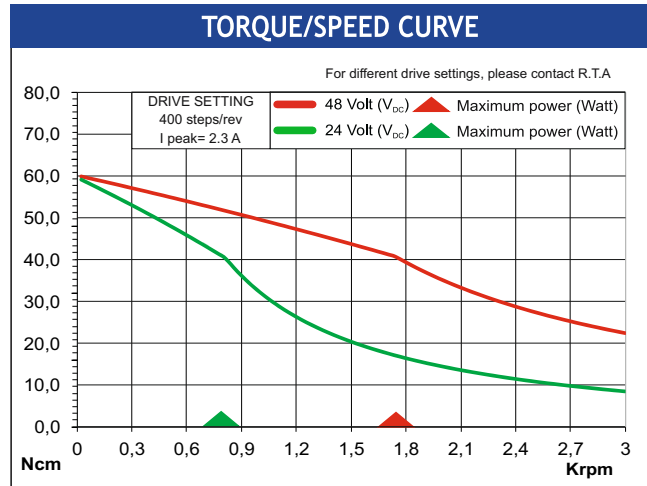

RTA MOTOR CABLE COLORS

DESCRIPTION	COLOR
CHANNEL A	GREEN
CHANNEL A-	WHITE
CHANNEL B	YELLOW
CHANNEL B-	BROWN

ENCODER PIN-OUT

DESCRIPTION	04D0 PINS	04E0/OHE0 PINS	R.T.A. CABLE LEADS COLOR
CHANNEL A+	6	6	GREEN
CHANNEL A-	5	5	PURPLE
CHANNEL B+	8	8	BLUE
CHANNEL B-	7	7	BROWN
+ DC (5V)	2	2	RED
GROUND	3	3	BLACK
INDEX+	/	10	ORANGE
INDEX-	/	9	WHITE

R.T.A. CABLE (30 cm) CVEPA0D0M3 CVEPAZD0M3

Suggested R.T.A. drive series: BSD, CSD, FLEX-DRIVE

R.T.A. s.r.l.
Via E. Mattei - Fraz- Divisa
27020 Marcignago (PV) (Italy)
T +39.0382.929.855
F +39.0382.929.150
www.rta.it

R.T.A. Deutschland GmbH
Bublitzter Strasse 34, 40599
Duesseldorf (Germany)
T +49.211.749.668.60
F +49.211.749.668.66
www.rta-deutschland.de

R.T.A. IBERICA
C/Generalitat 22, Local 1
08850 Gava - Barcelona (Spain)
T +34 936.388.805
F +34 936.334.595
www.rta-iberica.es

R.T.A. INDIA Pvt
Teerth Business Center 3rd Floor, Unit No. 7,
Block EL-15, MIDC Bhosari Pimpri-Chinchwad,
Pune 411026 (India)
Tel. +91 9422507445
www.rta-india.in