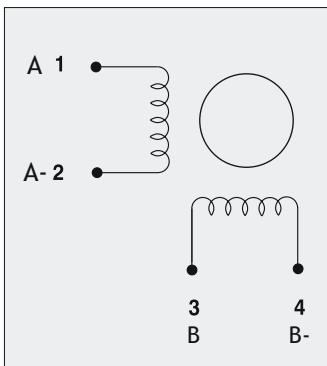

RH 1S3H-OXX0

Dimensions (Unit:mm)

ENCODER OPTIONS:	RH 1S3H-04D0	RH 1S3H-04E0	RH 1S3H-0HE0
RESOLUTION	400 cpr	400 cpr	4000 cpr
INDEX	No	Yes	Yes
CURRENT CONSUMPTION (mA)	50	50	85
HIGH LEVEL OUTPUT (Volt)	5 (TIP) - 4.75 (MIN) (I _{max} =25mA)	3.4 (TIP) - 2.4 (MIN) (I _{max} =20mA)	3.4 (TIP) - 2.4 (MIN) (I _{max} =20mA)
LOW LEVEL OUTPUT (Volt)	0.25 (TIP) - 0.6 (MAX) (I _{max} =25mA)	0.2 (TIP) - 0.4 (MAX) (I _{max} =20mA)	0.2 (TIP) - 0.4 (MAX) (I _{max} =20mA)
OUTPUT SIGNAL	Differential	Differential	Differential
MAXIMUM FREQUENCY (KHz)	100	100	720
POWER SUPPLY VOLTAGE (Volt)	5 V _{dc} ± 10%	5 V _{dc} ± 10%	5 V _{dc} ± 10%

FEATURES		RH 1S3H
MODEL		RH 1S3H
BASIC STEP ANGLE		1.8 ± 0.09°
BIPOLAR CURRENT (Amp)		2.3
UNIPOLAR CURRENT (Amp)		
RESISTANCE (Ohm)		1.2
INDUCTANCE (mH)		3.0
BIPOLAR HOLDING TORQUE (Ncm)		80
UNIPOLAR HOLDING TORQUE (Ncm)		
ROTOR INERTIA (Kgm ² x 10 ⁻⁷)		94
THEORETICAL ACCELERATION (rad x sec. ⁻²)		85100
BACK E.M.F. (V/Krpm)		34.7
MASS (Kg)		0.51
PROTECTION DEGREE		IP40
LEADS CODE		V

RTA MOTOR CABLE COLORS

DESCRIPTION	COLOR
CHANNEL A	GREEN
CHANNEL A-	WHITE
CHANNEL B	YELLOW
CHANNEL B-	BROWN

ENCODER PIN-OUT

DESCRIPTION	04D0 PINS	04E0/OHE0 PINS	R.T.A. CABLE LEADS COLOR
CHANNEL A+	6	6	GREEN
CHANNEL A-	5	5	PURPLE
CHANNEL B+	8	8	BLUE
CHANNEL B-	7	7	BROWN
+ DC (5V)	2	2	RED
GROUND	3	3	BLACK
INDEX+	/	10	ORANGE
INDEX-	/	9	WHITE