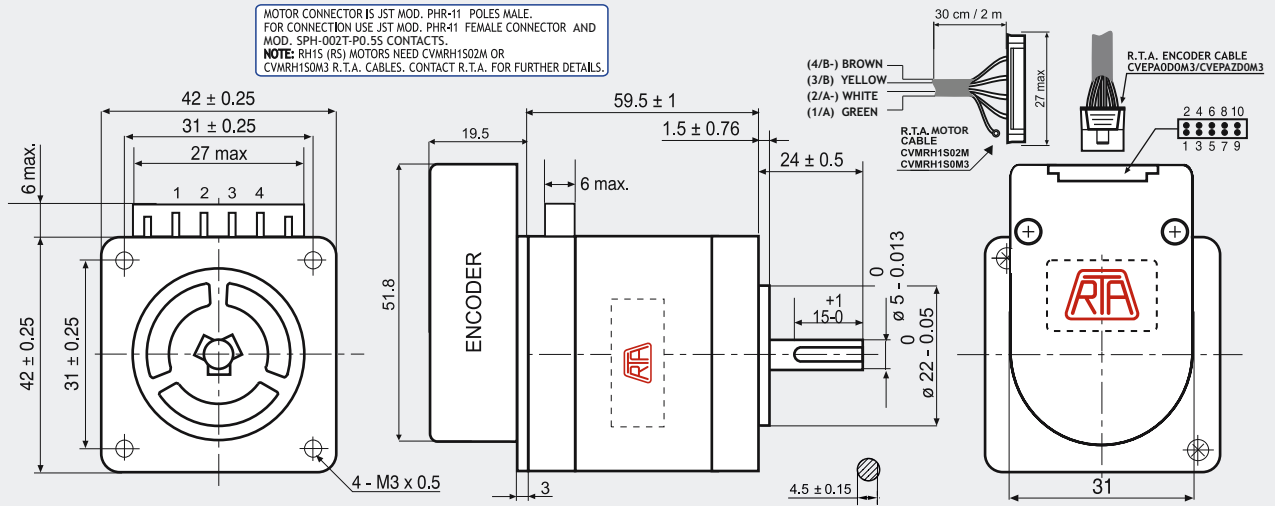

RH 1S3H-OXX0

Dimensions (Unit:mm)

ENCODER OPTIONS:	RH 1S3H-04D0	RH 1S3H-04E0	RH 1S3H-0HE0
RESOLUTION	400 cpr	400 cpr	4000 cpr
INDEX	No	Yes	Yes
CURRENT CONSUMPTION (mA)	50	50	85
HIGH LEVEL OUTPUT (Volt)	5 (TIP) - 4.75 (MIN) (I _{max} =25mA)	3.4 (TIP) - 2.4 (MIN) (I _{max} =20mA)	3.4 (TIP) - 2.4 (MIN) (I _{max} =20mA)
LOW LEVEL OUTPUT (Volt)	0.25 (TIP) - 0.6 (MAX) (I _{max} =25mA)	0.2 (TIP) - 0.4 (MAX) (I _{max} =20mA)	0.2 (TIP) - 0.4 (MAX) (I _{max} =20mA)
OUTPUT SIGNAL	Differential	Differential	Differential
MAXIMUM FREQUENCY (KHz)	100	100	720
POWER SUPPLY VOLTAGE (Volt)	5 V _{dc} ± 10%	5 V _{dc} ± 10%	5 V _{dc} ± 10%

FEATURES		RH 1S3H
MODEL		RH 1S3H
BASIC STEP ANGLE		1.8 ± 0.09°
BIPOLAR CURRENT (Amp)		2.3
UNIPOLAR CURRENT (Amp)		
RESISTANCE (Ohm)		1.2
INDUCTANCE (mH)		3.0
BIPOLAR HOLDING TORQUE (Ncm)		80
UNIPOLAR HOLDING TORQUE (Ncm)		
ROTOR INERTIA (Kgm ² x 10 ⁻⁷)		94
THEORETICAL ACCELERATION (rad x sec. ⁻²)		85100
BACK E.M.F. (V/Krpm)		34.7
MASS (Kg)		0.51
PROTECTION DEGREE		IP40
LEADS CODE		V

RTA MOTOR CABLE COLORS

DESCRIPTION	COLOR
CHANNEL A	GREEN
CHANNEL A-	WHITE
CHANNEL B	YELLOW
CHANNEL B-	BROWN

ENCODER PIN-OUT

DESCRIPTION	04D0 PINS	04E0/OHE0 PINS	R.T.A. CABLE LEADS COLOR
CHANNEL A+	6	6	GREEN
CHANNEL A-	5	5	PURPLE
CHANNEL B+	8	8	BLUE
CHANNEL B-	7	7	BROWN
+ DC (5V)	2	2	RED
GROUND	3	3	BLACK
INDEX+	/	10	ORANGE
INDEX-	/	9	WHITE