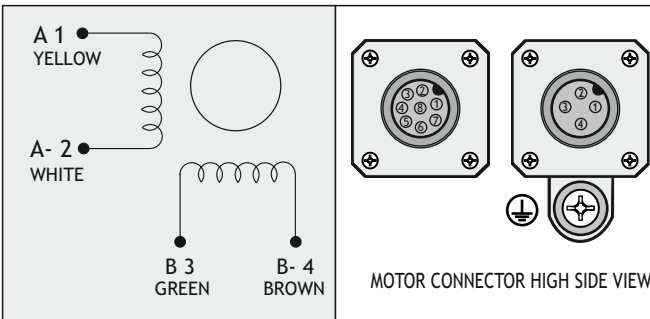

## Dimensions (Unit:mm)

ENCODER OPTIONS:	RM 3T3M-04D0	RM 3T3M-04E0	RM 3T3M-0HE0
RESOLUTION	400 cpr	400 cpr	4000 cpr
INDEX	No	Yes	Yes
CURRENT CONSUMPTION (mA)	50	50	85
HIGH LEVEL OUTPUT (Volt)	5 (TIP) - 4.75 (MIN) (I <sub>max</sub> =25mA)	3.4 (TIP) - 2.4 (MIN) (I <sub>max</sub> =20mA)	3.4 (TIP) - 2.4 (MIN) (I <sub>max</sub> =20mA)
LOW LEVEL OUTPUT (Volt)	0.25 (TIP) - 0.6 (MAX) (I <sub>max</sub> =25mA)	0.2 (TIP) - 0.4 (MAX) (I <sub>max</sub> =20mA)	0.2 (TIP) - 0.4 (MAX) (I <sub>max</sub> =20mA)
OUTPUT SIGNAL	Differential	Differential	Differential
MAXIMUM FREQUENCY (KHz)	100	100	720
POWER SUPPLY VOLTAGE (Volt)	5 V <sub>DC</sub> ± 10%	5 V <sub>DC</sub> ± 10%	5 V <sub>DC</sub> ± 10%

ENCODER CONNECTOR PIN-OUT			
DESCRIPTION	04D0 PINS	04E0/0HE0 PINS	R.T.A. CABLE LEADS COLOR
CHANNEL B+	3	3	GREEN
CHANNEL B-	4	4	PURPLE
CHANNEL A+	1	1	BLUE
CHANNEL A-	2	2	BROWN
+ DC (5V)	8	8	RED
GROUND	5	5	BLACK
INDEX+	/	7	ORANGE
INDEX-	/	6	WHITE