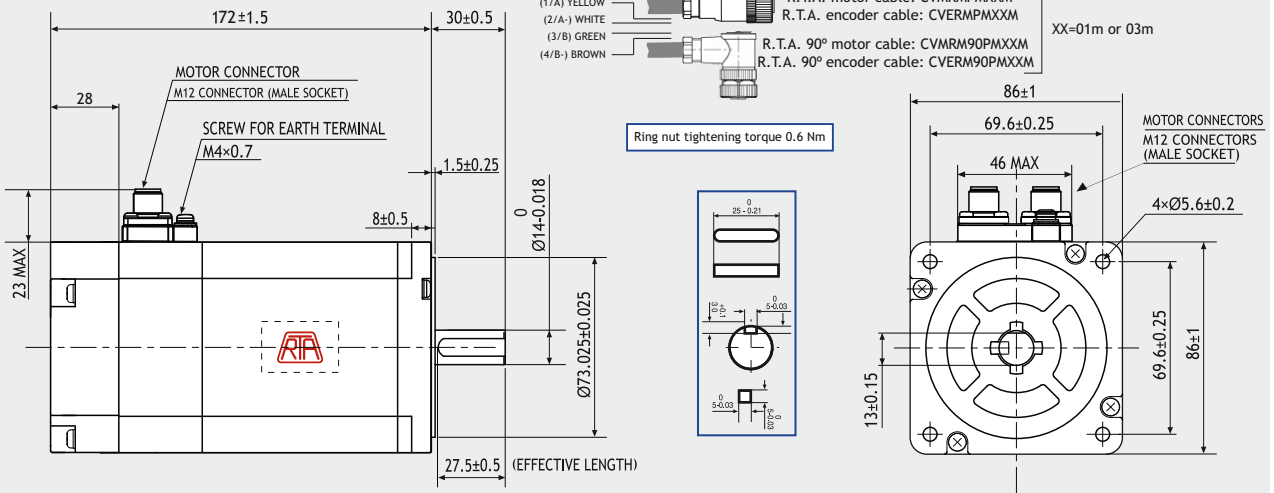

## Dimensions (Unit:mm)

ENCODER OPTIONS:	RM 3T3M-04D0	RM 3T3M-04E0	RM 3T3M-0HE0
RESOLUTION	400 cpr	400 cpr	4000 cpr
INDEX	No	Yes	Yes
CURRENT CONSUMPTION (mA)	50	50	85
HIGH LEVEL OUTPUT (Volt)	5 (TIP) - 4.75 (MIN) (I <sub>max</sub> =25mA)	3.4 (TIP) - 2.4 (MIN) (I <sub>max</sub> =20mA)	3.4 (TIP) - 2.4 (MIN) (I <sub>max</sub> =20mA)
LOW LEVEL OUTPUT (Volt)	0.25 (TIP) - 0.6 (MAX) (I <sub>max</sub> =25mA)	0.2 (TIP) - 0.4 (MAX) (I <sub>max</sub> =20mA)	0.2 (TIP) - 0.4 (MAX) (I <sub>max</sub> =20mA)
OUTPUT SIGNAL	Differential	Differential	Differential
MAXIMUM FREQUENCY (KHz)	100	100	720
POWER SUPPLY VOLTAGE (Volt)	5 V <sub>DC</sub> ± 10%	5 V <sub>DC</sub> ± 10%	5 V <sub>DC</sub> ± 10%

FEATURES	
MODEL	RM 3T3M
BASIC STEP ANGLE	1.8 ± 0.09°
BIPOLAR CURRENT (A)	4
RESISTANCE (Ohm)	1
INDUCTANCE (mH)	7.9
BIPOLAR HOLDING TORQUE (Ncm)	920
ROTOR INERTIA (Kg <sup>2</sup> x 10 <sup>-7</sup> )	4500
THEORETICAL ACCELERATION (rad x sec. <sup>-2</sup> )	20500
BACK E.M.F. (V/Krpm)	241
MASS (Kg)	4.2
INTERNATIONAL STANDARDS	UL, CSA, CE, RoHS
INSULATION VOLTAGE (V)	250 V <sub>AC</sub> (350 V <sub>DC</sub> )
PROTECTION DEGREE - INSULATION CLASS	IP 54 - CLASS F
LEADS CODE	V

ENCODER CONNECTOR PIN-OUT			
DESCRIPTION	04D0 PINS	04E0/0HE0 PINS	R.T.A. CABLE LEADS COLOR
CHANNEL B+	3	3	GREEN
CHANNEL B-	4	4	PURPLE
CHANNEL A+	1	1	BLUE
CHANNEL A-	2	2	BROWN
+ DC (5V)	8	8	RED
GROUND	5	5	BLACK
INDEX+	/	7	ORANGE
INDEX-	/	6	WHITE