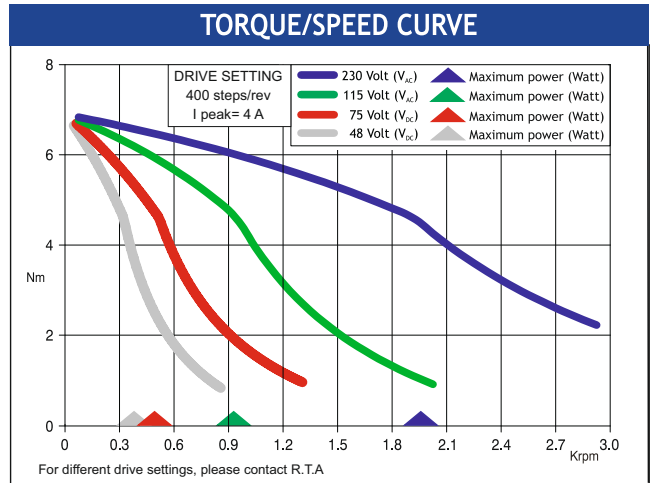

## Dimensions (Unit:mm)

ENCODER OPTIONS:	RM 3T3M-04D0	RM 3T3M-04E0	RM 3T3M-0HE0
RESOLUTION	400 cpr	400 cpr	4000 cpr
INDEX	No	Yes	Yes
CURRENT CONSUMPTION (mA)	50	50	85
HIGH LEVEL OUTPUT (Volt)	5 (TIP) - 4.75 (MIN) (I <sub>max</sub> =25mA)	3.4 (TIP) - 2.4 (MIN) (I <sub>max</sub> =20mA)	3.4 (TIP) - 2.4 (MIN) (I <sub>max</sub> =20mA)
LOW LEVEL OUTPUT (Volt)	0.25 (TIP) - 0.6 (MAX) (I <sub>max</sub> =25mA)	0.2 (TIP) - 0.4 (MAX) (I <sub>max</sub> =20mA)	0.2 (TIP) - 0.4 (MAX) (I <sub>max</sub> =20mA)
OUTPUT SIGNAL	Differential	Differential	Differential
MAXIMUM FREQUENCY (KHz)	100	100	720
POWER SUPPLY VOLTAGE (Volt)	5 V <sub>DC</sub> ± 10%	5 V <sub>DC</sub> ± 10%	5 V <sub>DC</sub> ± 10%

FEATURES	
MODEL	RM 3T3M
BASIC STEP ANGLE	1.8 ± 0.09°
BIPOLAR CURRENT (A)	4
RESISTANCE (Ohm)	1
INDUCTANCE (mH)	7.9
BIPOLAR HOLDING TORQUE (Ncm)	920
ROTOR INERTIA (Kg <sup>2</sup> x 10 <sup>-7</sup> )	4500
THEORETICAL ACCELERATION (rad x sec. <sup>-2</sup> )	20500
BACK E.M.F. (V/Krpm)	241
MASS (Kg)	4.2
INTERNATIONAL STANDARDS	UL, CSA, CE, RoHS
INSULATION VOLTAGE (V)	250 V <sub>AC</sub> (350 V <sub>DC</sub> )
PROTECTION DEGREE - INSULATION CLASS	IP 54 - CLASS F
LEADS CODE	V